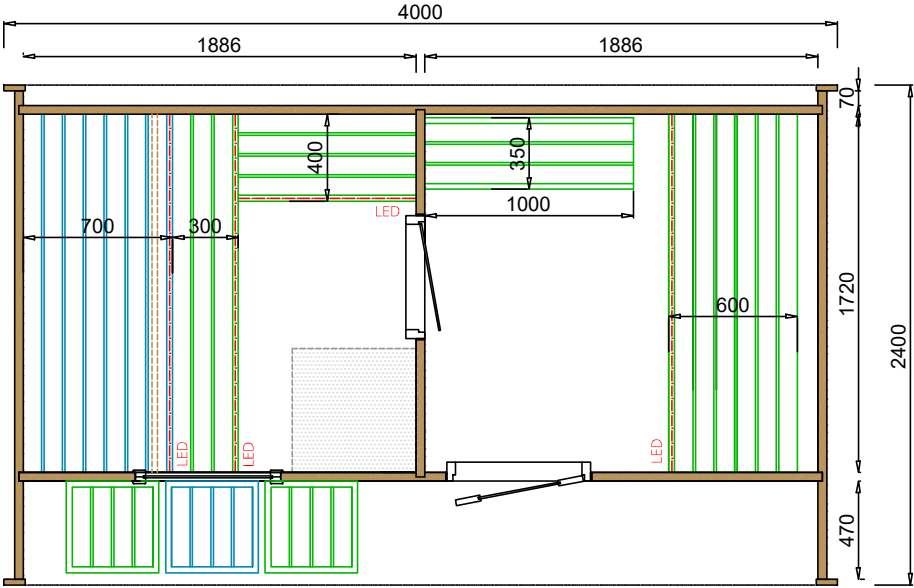

# Fasssauna Oval Deluxe 1

1020 kg

(LxWxH) 240x120x120 cm