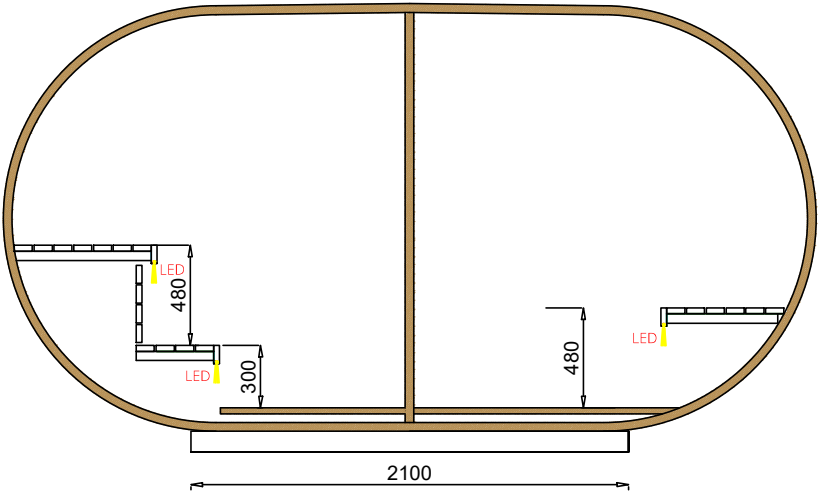

# Fasssauna Oval Deluxe 1

1020 kg

(LxWxH) 240x120x120 cm