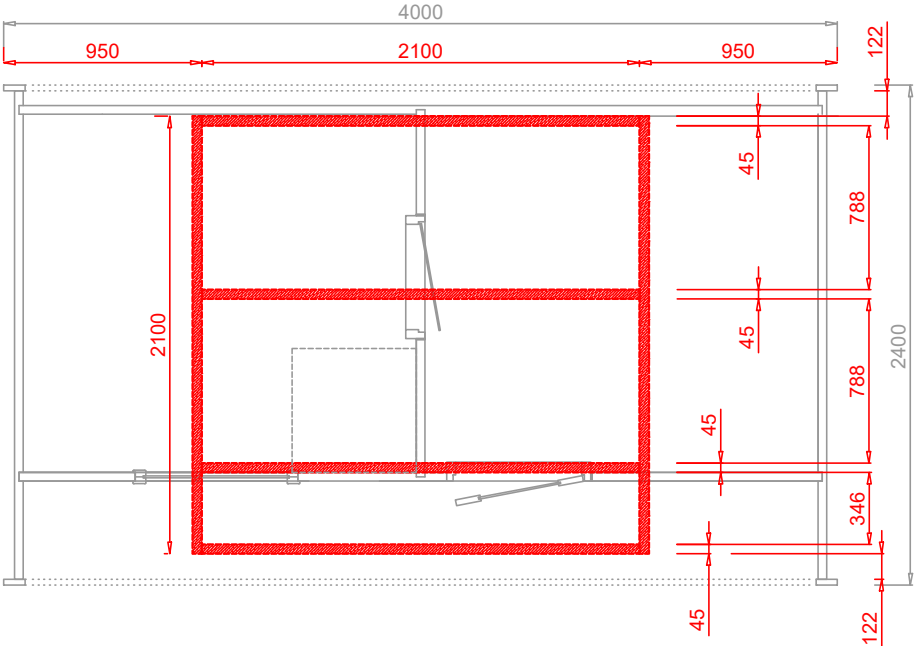

# Fasssauna Oval Deluxe 1

1020 kg

(LxWxH) 240x120x120 cm