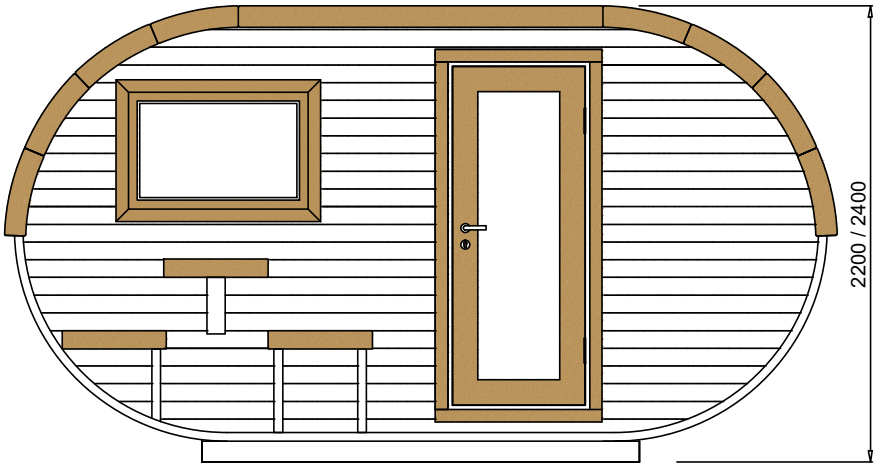

# Fasssauna Oval Deluxe 1

1020 kg

(LxWxH) 240x120x120 cm